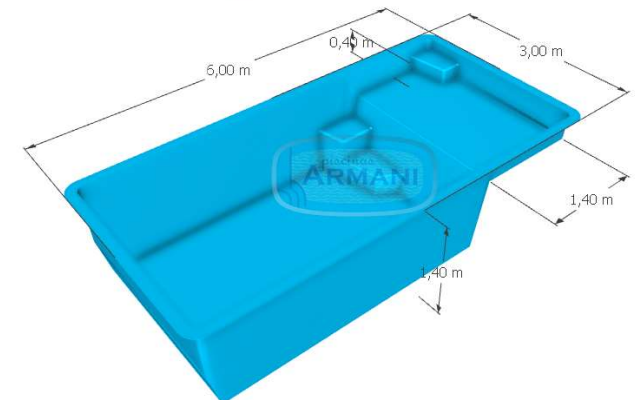

ARM500 Retangular Retrô (Borda 40mm)

Linha Pérola

ARM600 Pérola (Borda 70mm)

ARM500 Pérola (Borda 50mm)

Linha Infantil

ARM250 Junior (Borda 50mm)

Linha Pérola

ARM400 Pérola (Borda 50mm)

ARM500 Pérola (Borda 50mm)

ARM600 Pérola (Borda 70mm)

Linha Clássica

ARM400 Clássica (Borda 70mm)

ARM400R Retangular (Borda 50mm)

ARM600 Prainha (Borda 70mm)

Linha Premium

ARM700 Premium (Borda 200mm)

ARM800 Premium (Borda 70mm)