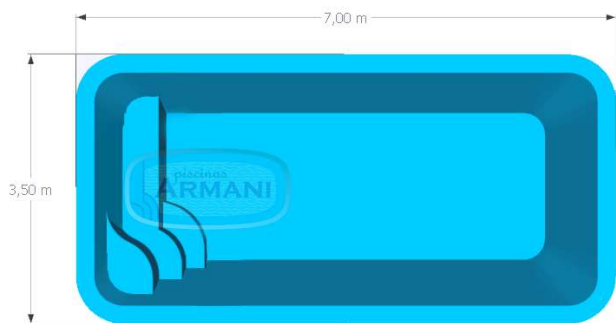

ARM500 Retangular Retrô (Borda 40mm)

Linha Pérola

ARM600 Pérola (Borda 70mm)

ARM500 Pérola (Borda 50mm)

Linha Infantil

ARM250 Junior (Borda 50mm)

Linha Pérola

ARM400 Pérola (Borda 50mm)

ARM500 Pérola (Borda 50mm)

ARM600 Pérola (Borda 70mm)

Linha Clássica

ARM400 Clássica (Borda 70mm)

ARM400R Retangular (Borda 50mm)

ARM600 Prainha (Borda 70mm)

Linha Premium

ARM700 Premium (Borda 200mm)

ARM800 Premium (Borda 70mm)