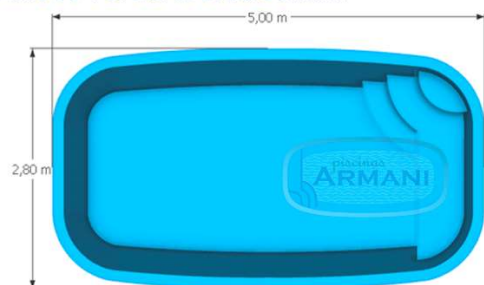

ARM500 Retangular Retrô (Borda 40mm)

Linha Pérola

ARM600 Pérola (Borda 70mm)

ARM500 Pérola (Borda 50mm)

Linha Infantil

ARM250 Junior (Borda 50mm)

Linha Pérola

ARM400 Pérola (Borda 50mm)

ARM500 Pérola (Borda 50mm)

ARM600 Pérola (Borda 70mm)

Linha Clássica

ARM400 Clássica (Borda 70mm)

ARM400R Retangular (Borda 50mm)

ARM600 Prainha (Borda 70mm)

Linha Premium

ARM700 Premium (Borda 200mm)

ARM800 Premium (Borda 70mm)