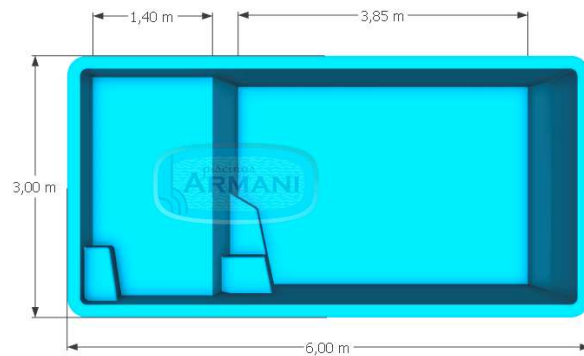

ARM500 Retangular Retrô (Borda 40mm)

Linha Pérola

ARM600 Pérola (Borda 70mm)

ARM500 Pérola (Borda 50mm)

Linha Infantil

ARM250 Junior (Borda 50mm)

Linha Pérola

ARM400 Pérola (Borda 50mm)

ARM500 Pérola (Borda 50mm)

ARM600 Pérola (Borda 70mm)

Linha Clássica

ARM400 Clássica (Borda 70mm)

ARM400R Retangular (Borda 50mm)

ARM600 Prainha (Borda 70mm)

Linha Premium

ARM700 Premium (Borda 200mm)

ARM800 Premium (Borda 70mm)