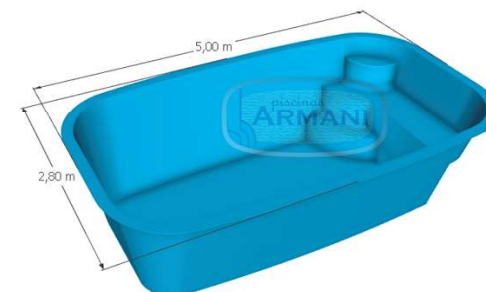

ARM500 Retangular Retrô (Borda 40mm)

Linha Pérola

ARM600 Pérola (Borda 70mm)

ARM500 Pérola (Borda 50mm)

Linha Infantil

ARM250 Junior (Borda 50mm)

Linha Pérola

ARM400 Pérola (Borda 50mm)

ARM500 Pérola (Borda 50mm)

ARM600 Pérola (Borda 70mm)

Linha Clássica

ARM400 Clássica (Borda 70mm)

ARM400R Retangular (Borda 50mm)

ARM600 Prainha (Borda 70mm)

Linha Premium

ARM700 Premium (Borda 200mm)

ARM800 Premium (Borda 70mm)