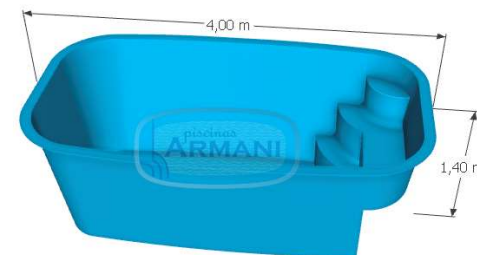

ARM500 Retangular Retrô (Borda 40mm)

Linha Pérola

ARM600 Pérola (Borda 70mm)

ARM500 Pérola (Borda 50mm)

Linha Infantil

ARM250 Junior (Borda 50mm)

Linha Pérola

ARM400 Pérola (Borda 50mm)

ARM500 Pérola (Borda 50mm)

ARM600 Pérola (Borda 70mm)

Linha Clássica

ARM400 Clássica (Borda 70mm)

ARM400R Retangular (Borda 50mm)

ARM600 Prainha (Borda 70mm)

Linha Premium

ARM700 Premium (Borda 200mm)

ARM800 Premium (Borda 70mm)