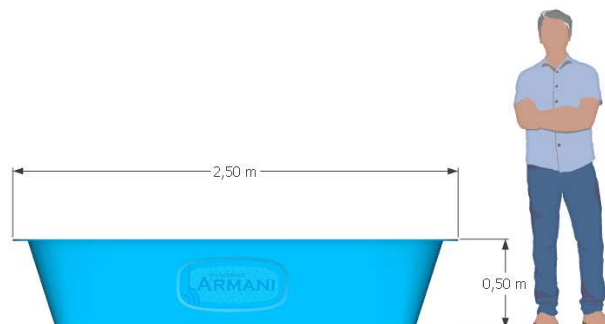

ARM500 Retangular Retrô (Borda 40mm)

Linha Pérola

ARM600 Pérola (Borda 70mm)

ARM500 Pérola (Borda 50mm)

Linha Infantil

ARM250 Junior (Borda 50mm)

Linha Pérola

ARM400 Pérola (Borda 50mm)

ARM500 Pérola (Borda 50mm)

ARM600 Pérola (Borda 70mm)

Linha Clássica

ARM400 Clássica (Borda 70mm)

ARM400R Retangular (Borda 50mm)

ARM600 Prainha (Borda 70mm)

Linha Premium

ARM700 Premium (Borda 200mm)

ARM800 Premium (Borda 70mm)