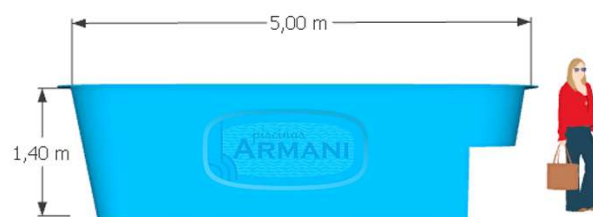

ARM500 Retangular Retrô (Borda 40mm)

Linha Pérola

ARM600 Pérola (Borda 70mm)

ARM500 Pérola (Borda 50mm)

Linha Infantil

ARM250 Junior (Borda 50mm)

Linha Pérola

ARM400 Pérola (Borda 50mm)

ARM500 Pérola (Borda 50mm)

ARM600 Pérola (Borda 70mm)

Linha Clássica

ARM400 Clássica (Borda 70mm)

ARM400R Retangular (Borda 50mm)

ARM600 Prainha (Borda 70mm)

Linha Premium

ARM700 Premium (Borda 200mm)