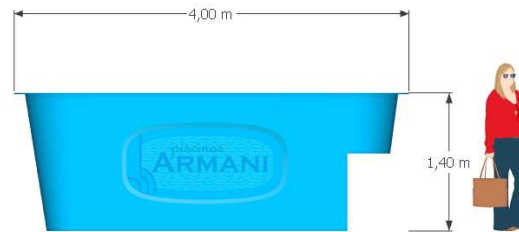

ARM500 Pérola (Borda 50mm)

ARM600 Pérola (Borda 70mm)

Linha Clássica

ARM400 Clássica (Borda 70mm)

ARM400R Retangular (Borda 50mm)

ARM600 Prainha (Borda 70mm)

Linha Premium

ARM700 Premium (Borda 200mm)

ARM800 Premium (Borda 70mm)