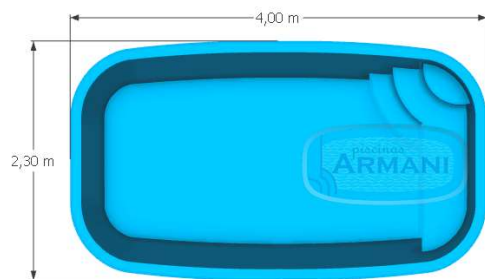

ARM500 Retangular Retrô (Borda 40mm)

Linha Pérola

ARM600 Pérola (Borda 70mm)

ARM500 Pérola (Borda 50mm)

Linha Infantil

ARM250 Junior (Borda 50mm)

Linha Pérola

ARM400 Pérola (Borda 50mm)

ARM500 Pérola (Borda 50mm)

ARM600 Pérola (Borda 70mm)

Linha Clássica

ARM400 Clássica (Borda 70mm)

ARM400R Retangular (Borda 50mm)

ARM600 Prainha (Borda 70mm)

Linha Premium

ARM700 Premium (Borda 200mm)

ARM800 Premium (Borda 70mm)