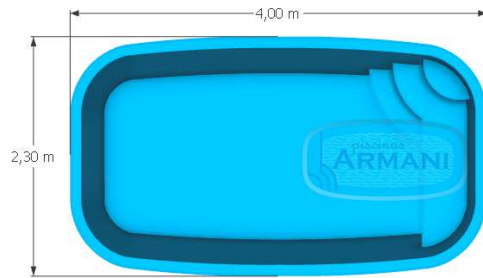

ARM500 Retangular Retrô (Borda 40mm)

Linha Pérola

ARM600 Pérola (Borda 70mm)

ARM500 Pérola (Borda 50mm)

Linha Infantil

ARM250 Junior (Borda 50mm)

Linha Pérola

ARM400 Pérola (Borda 50mm)

ARM500 Pérola (Borda 50mm)

ARM600 Pérola (Borda 70mm)

Linha Clássica

ARM400 Clássica (Borda 70mm)

ARM400R Retangular (Borda 50mm)

ARM600 Prainha (Borda 70mm)

Linha Premium

ARM700 Premium (Borda 200mm)

ARM800 Premium (Borda 70mm)