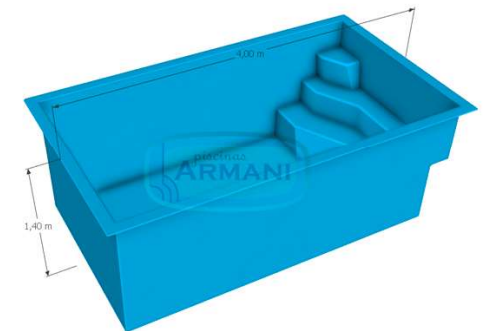

ARM500 Retangular Retrô (Borda 40mm)

Linha Pérola

ARM600 Pérola (Borda 70mm)

ARM500 Pérola (Borda 50mm)

Linha Infantil

ARM250 Junior (Borda 50mm)

Linha Pérola

ARM400 Pérola (Borda 50mm)

ARM500 Pérola (Borda 50mm)

ARM600 Pérola (Borda 70mm)

Linha Clássica

ARM400 Clássica (Borda 70mm)

ARM400R Retangular (Borda 50mm)

ARM600 Prainha (Borda 70mm)

Linha Premium

ARM700 Premium (Borda 200mm)

ARM800 Premium (Borda 70mm)