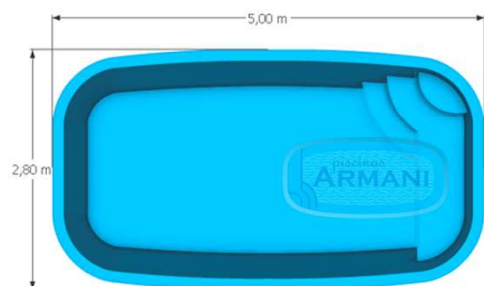

ARM500 Retangular Retrô (Borda 40mm)

Linha Pérola

ARM600 Pérola (Borda 70mm)

ARM500 Pérola (Borda 50mm)

Linha Infantil

ARM250 Junior (Borda 50mm)

Linha Pérola

ARM400 Pérola (Borda 50mm)

ARM500 Pérola (Borda 50mm)

ARM600 Pérola (Borda 70mm)

Linha Clássica

ARM400 Clássica (Borda 70mm)

ARM400R Retangular (Borda 50mm)

ARM600 Prainha (Borda 70mm)

Linha Premium

ARM700 Premium (Borda 200mm)

ARM800 Premium (Borda 70mm)