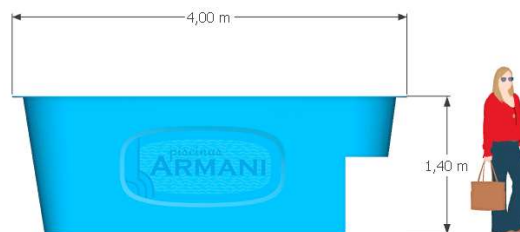

ARM500 Retangular Retrô (Borda 40mm)

Linha Pérola

ARM600 Pérola (Borda 70mm)

ARM500 Pérola (Borda 50mm)

Linha Infantil

ARM250 Junior (Borda 50mm)

Linha Pérola

ARM400 Pérola (Borda 50mm)

ARM500 Pérola (Borda 50mm)

ARM600 Pérola (Borda 70mm)

Linha Clássica

ARM400 Clássica (Borda 70mm)

ARM400R Retangular (Borda 50mm)

ARM600 Prainha (Borda 70mm)

Linha Premium

ARM700 Premium (Borda 200mm)