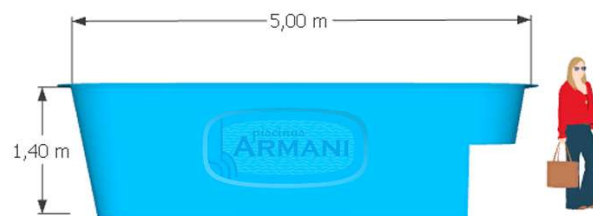

ARM500 Retangular Retrô (Borda 40mm)

Linha Pérola

ARM600 Pérola (Borda 70mm)

ARM500 Pérola (Borda 50mm)

Linha Infantil

ARM250 Junior (Borda 50mm)

Linha Pérola

ARM400 Pérola (Borda 50mm)

ARM500 Pérola (Borda 50mm)

ARM600 Pérola (Borda 70mm)

Linha Clássica

ARM400 Clássica (Borda 70mm)

ARM400R Retangular (Borda 50mm)

ARM600 Prainha (Borda 70mm)

Linha Premium

ARM700 Premium (Borda 200mm)