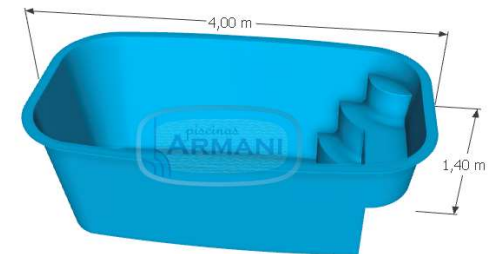

ARM500 Retangular Retrô (Borda 40mm)

Linha Pérola

ARM600 Pérola (Borda 70mm)

ARM500 Pérola (Borda 50mm)

Linha Infantil

ARM250 Junior (Borda 50mm)

Linha Pérola

ARM400 Pérola (Borda 50mm)

ARM500 Pérola (Borda 50mm)

ARM600 Pérola (Borda 70mm)

Linha Clássica

ARM400 Clássica (Borda 70mm)

ARM400R Retangular (Borda 50mm)

ARM600 Prainha (Borda 70mm)

Linha Premium

ARM700 Premium (Borda 200mm)

ARM800 Premium (Borda 70mm)