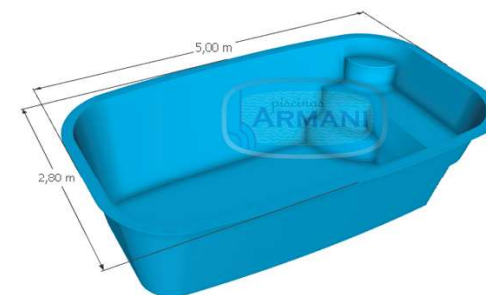

ARM500 Retangular Retrô (Borda 40mm)

Linha Pérola

ARM600 Pérola (Borda 70mm)

ARM500 Pérola (Borda 50mm)

Linha Infantil

ARM250 Junior (Borda 50mm)

Linha Pérola

ARM400 Pérola (Borda 50mm)

ARM500 Pérola (Borda 50mm)

ARM600 Pérola (Borda 70mm)

Linha Clássica

ARM400 Clássica (Borda 70mm)

ARM400R Retangular (Borda 50mm)

ARM600 Prainha (Borda 70mm)

Linha Premium

ARM700 Premium (Borda 200mm)

ARM800 Premium (Borda 70mm)